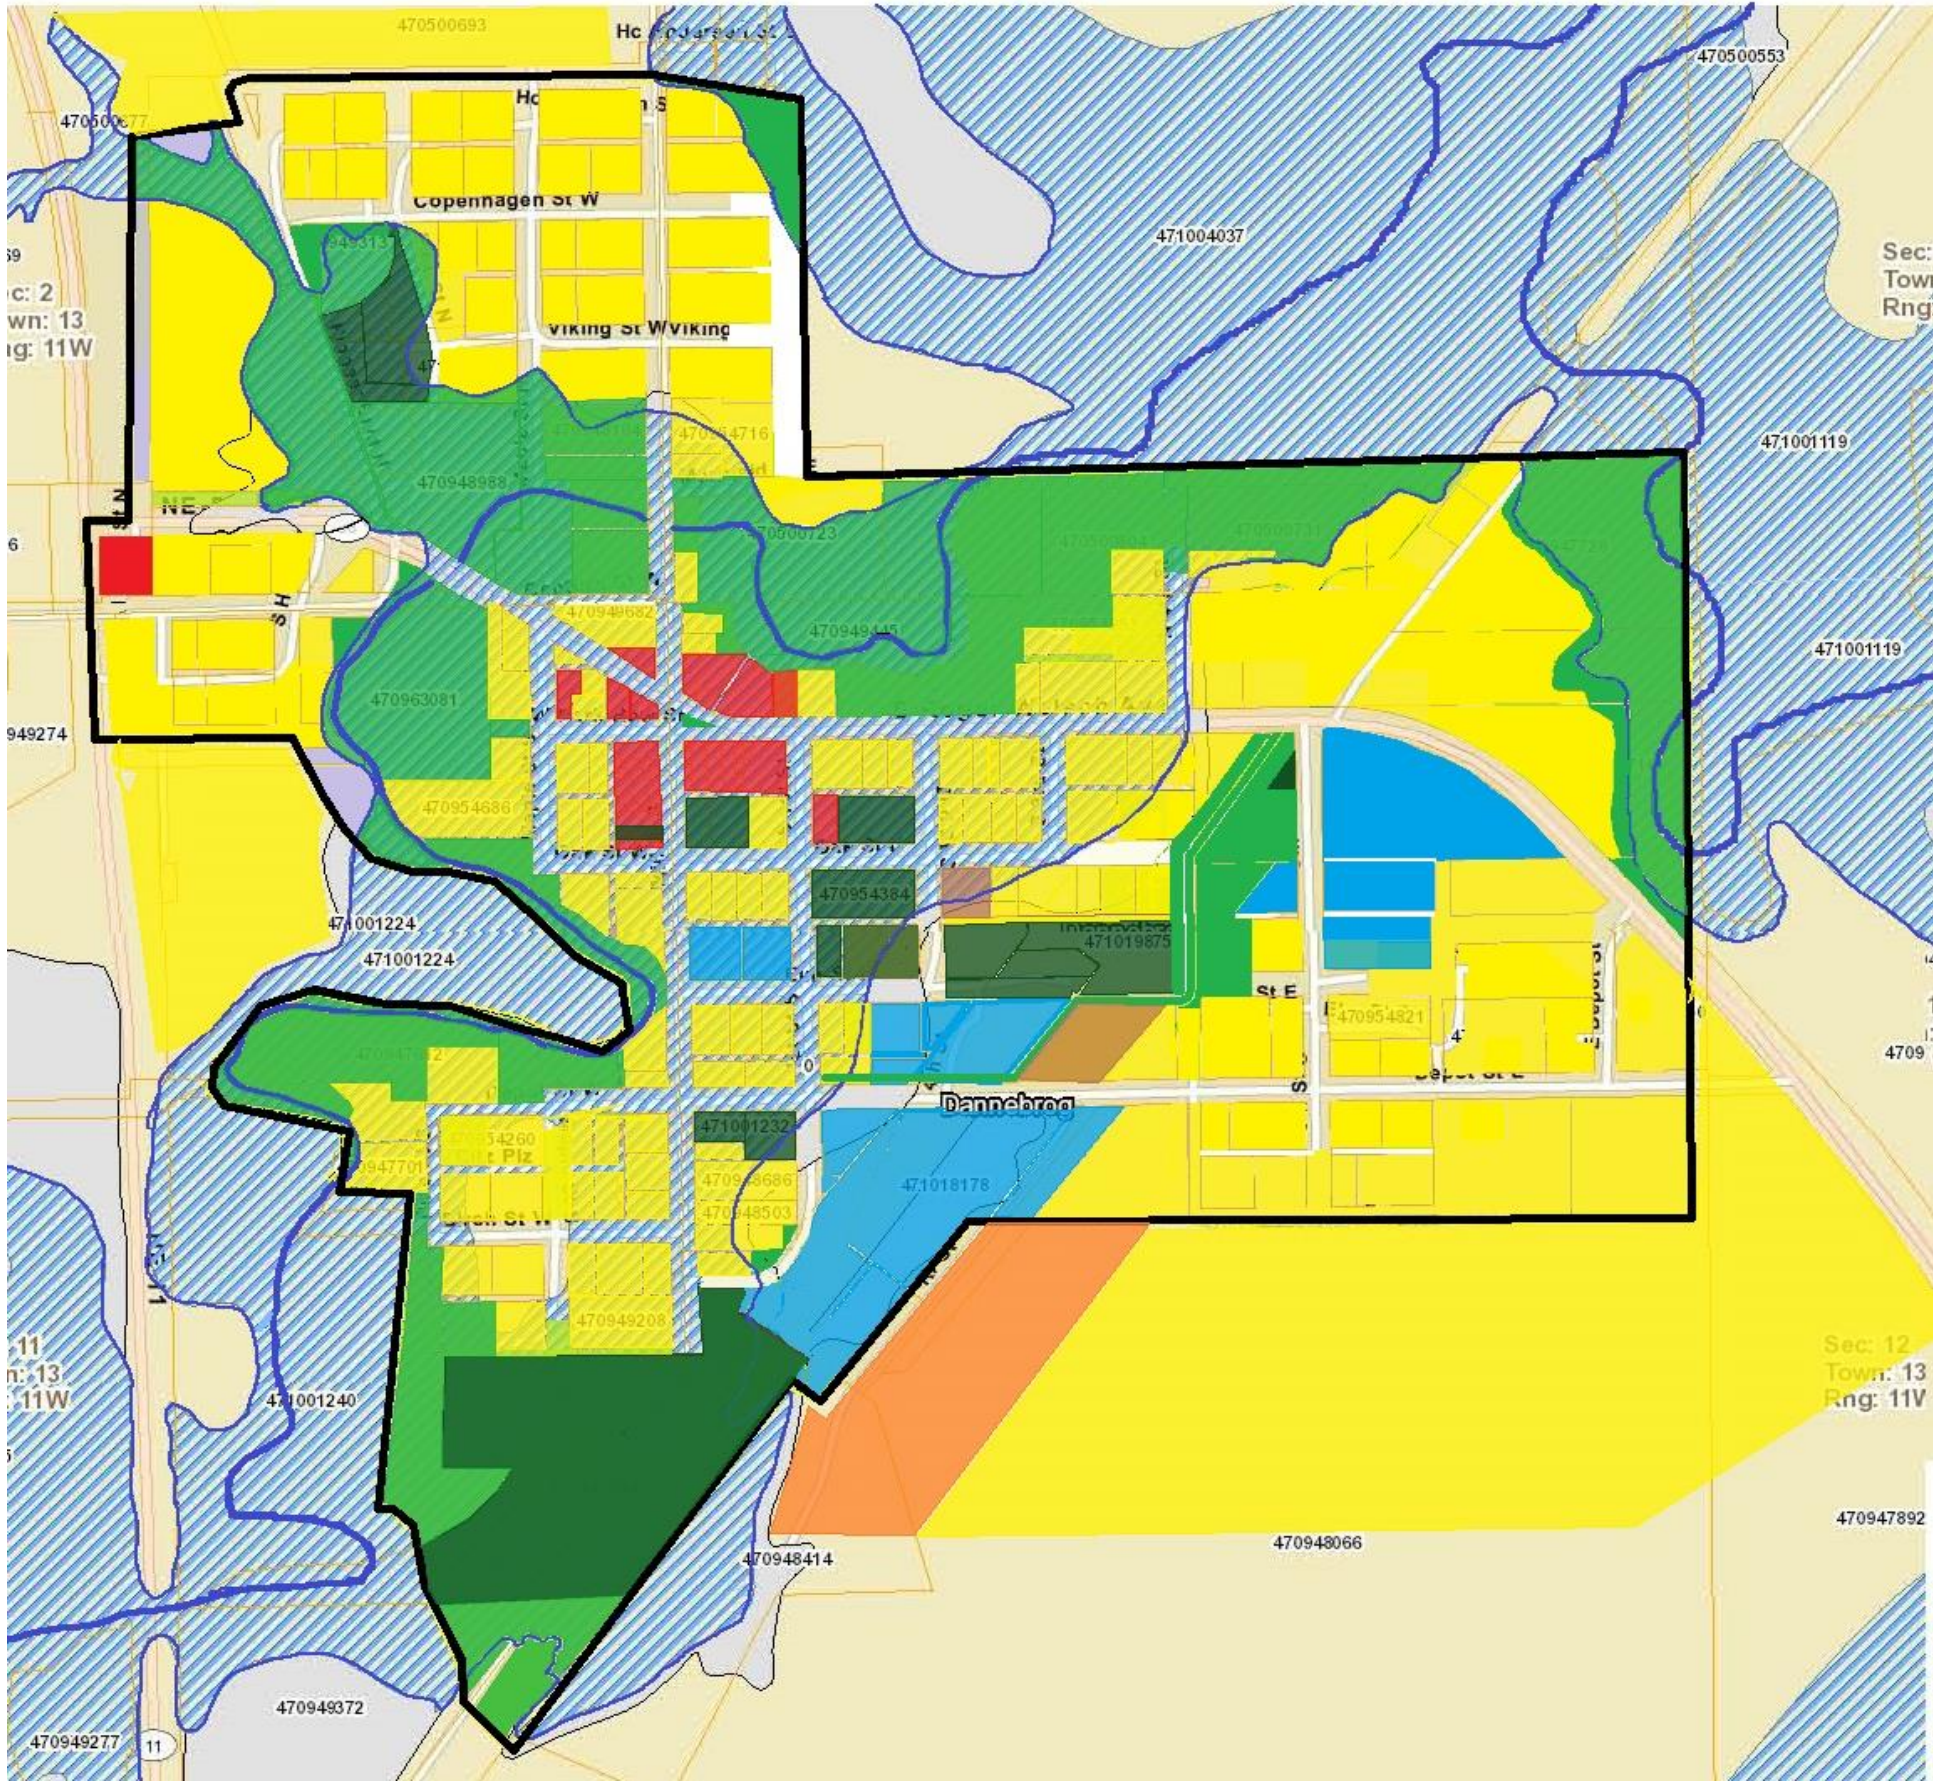

FUTURE LAND USE MAP

DANNEBROG, NEBRASKA
CORPORATE LIMITS

LEGEND

-  URBAN RESERVE
-  PARKS/RECREATION
-  PUBLIC/QUASI-PUBLIC
-  SINGLE FAMILY RESIDENTIAL
-  MOBILE HOME RESIDENTIAL
-  MULTIFAMILY RESIDENTIAL
-  COMMERCIAL
-  INDUSTRIAL
-  CORPORATE LIMITS LINE